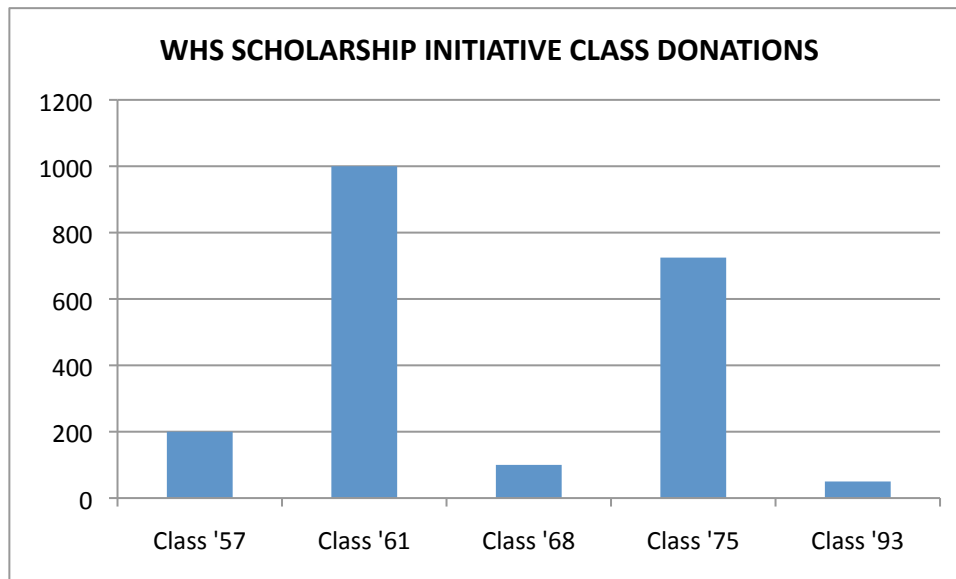

WILSON SCHOLARSHIP INITIATIVE

REUNION CHALLENGE!

Classes of 1961, 1966, 1976, 1986, 1996, 2006

As you join together this summer to celebrate your high school years, why not make a difference for current Wilson students by including a Scholarship Donation Drive? Challenge the other reunion classes to make the largest donation to the Scholarship Initiative. Whip up that Trojan competitive spirit and help us realize our $50,000+ goal to establish a fund w/Oregon Community Foundation that will provide scholarships in perpetuity. Read about the Wilson Scholarship Initiative on the Wilson website: <http://www.pps.k12.or.us/schools/wilson/>

Contact: Sue Stahl sstahl@pps.net

Put your class on the graph, donate today!

How do I make a tax deductible contribution?

Send a check made out to Wilson Scholarship Initiative, Wilson High School, 1151 Vermont St., Portland 97219, Attn: Wilson Scholarship Fund; or call Wilson bookkeeper, Ana Curtis, at (503) 916-5280 x75374, to make a donation using a credit card.